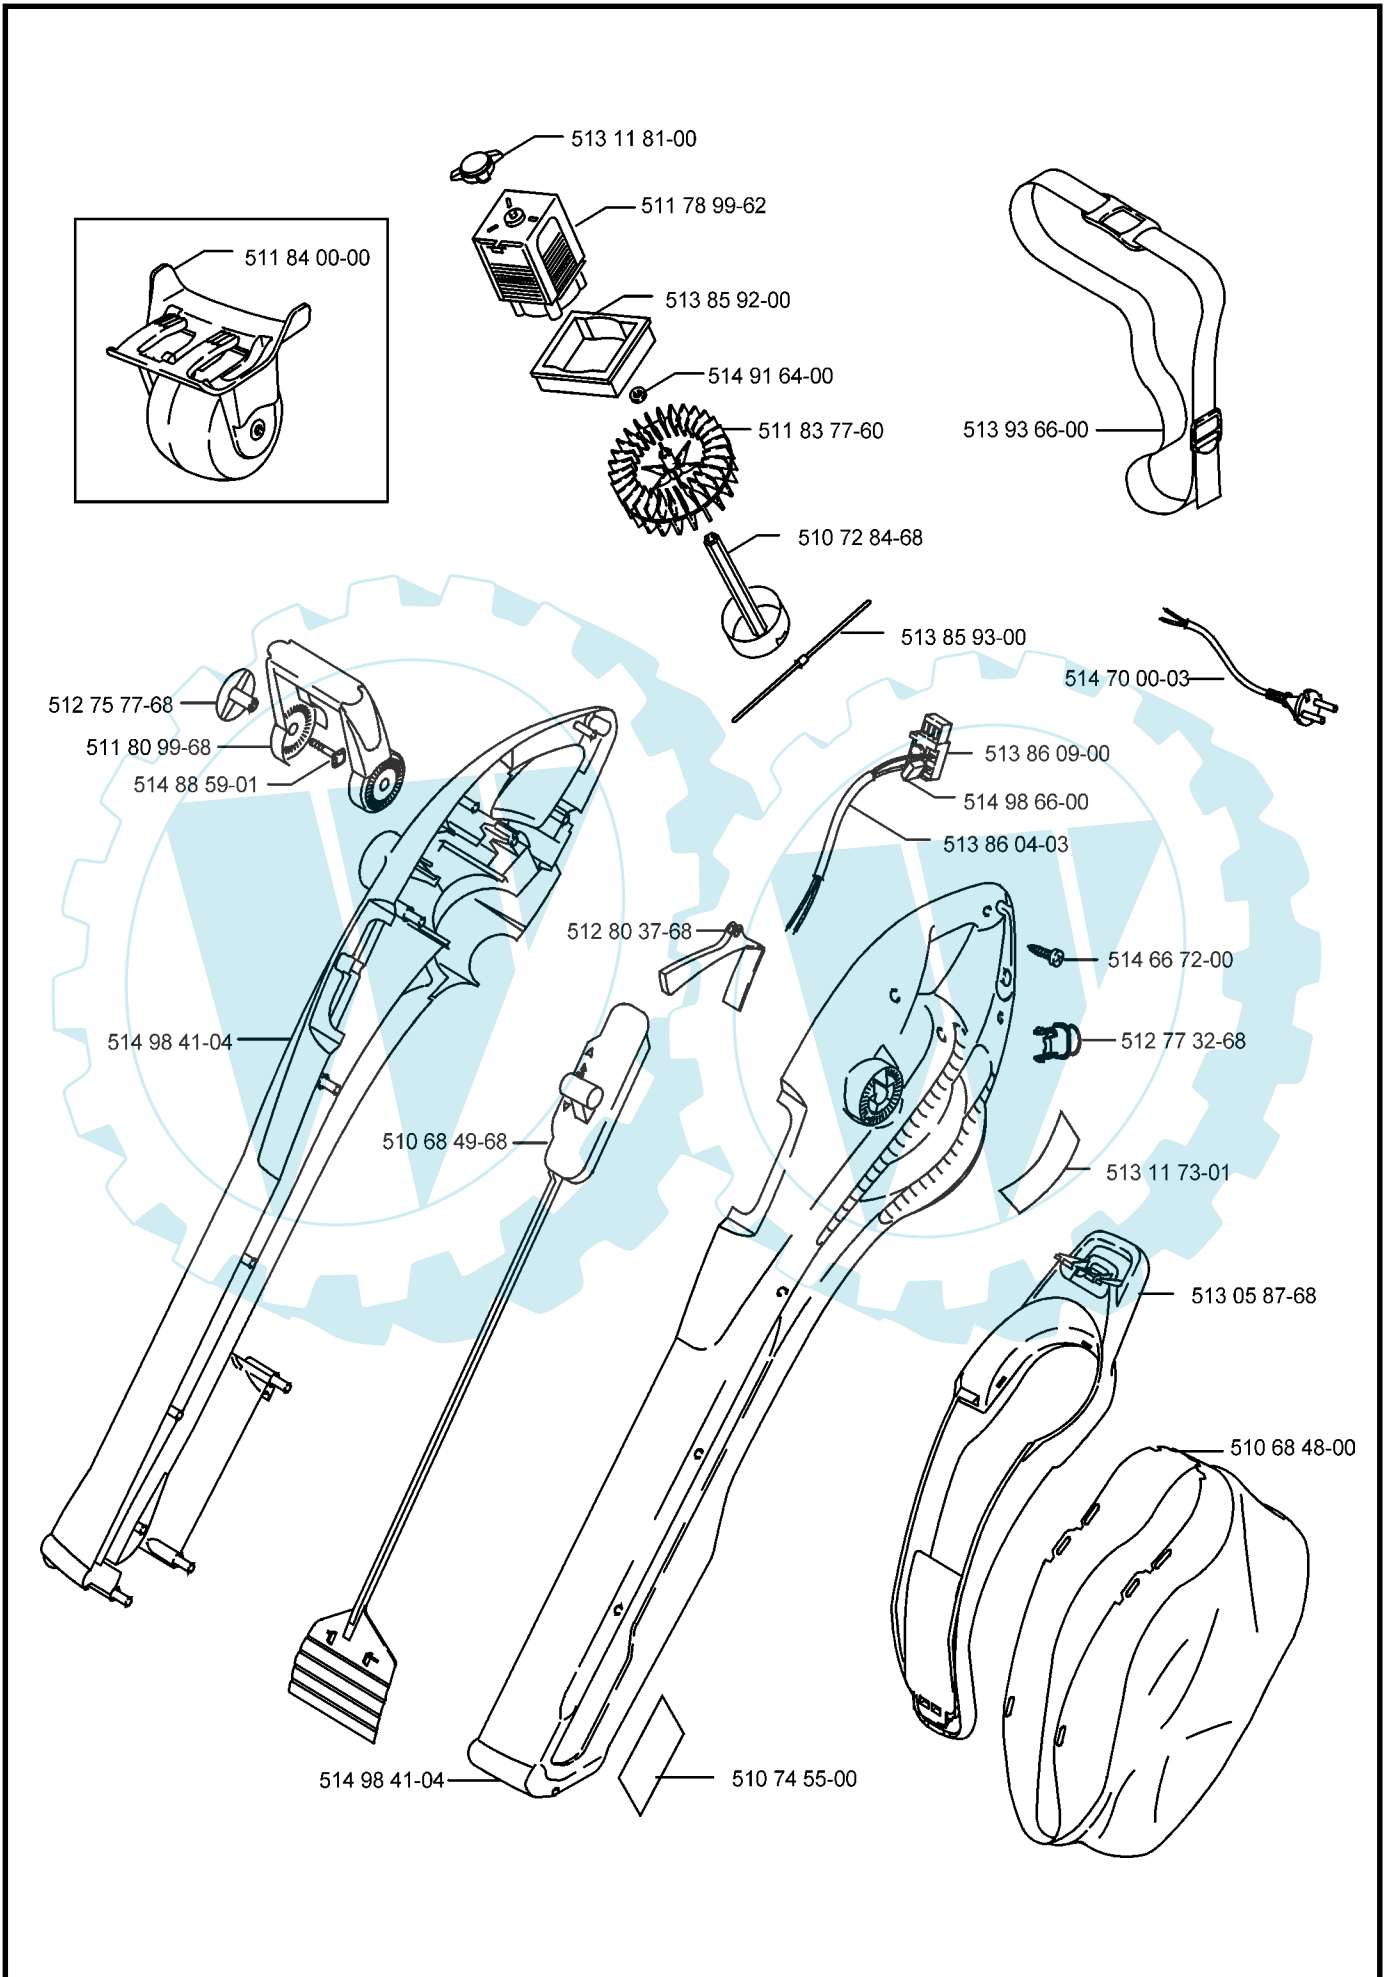

IPL, Gardenvac 2500 Turbo, 9648637-22 2005-12

# Gardenvac 2500 Turbo

Factory:  
Product Group:  
Sub Group:  
Publication Date:  
Publication Number:

FLM - Newton Aycliffe  
OM 78  
Electric Blower: 7887  
01/12/05

Part Number	Description	Qty	Note
510 68 48-00	DEBRIS BAG	1	
510 68 49-68	VALVE MECHANISM	1	
510 72 84-68	CUTTING HEAD	1	
510 74 55-00	LABEL MODEL 2500W TURBO	1	
511 78 99-62	MOTOR AMETEK 9361750	1	
511 80 99-68	FRONT HANDLE	1	
511 83 77-60	IMPELLER 113mm DIA	1	
511 84 00-00	ROLLER ASSEMBLY (VAC WHEEL)	1	
512 75 77-68	WING KNOB	2	
512 77 32-68	CORD ANCHOR BELL MOUTH GREY	1	
512 80 37-68	SWITCH ACTUATOR	1	
513 05 87-68	BAG FRAME / FLAP ASSEMBLY	1	
513 11 73-01	LAB:WARNING GEN2 SHRED YELLO	1	
513 11 81-00	COLLAR:ABS	1	
513 85 92-00	RUBBER SUSP.RING	1	
513 85 93-00	BLADE-CLIP-ON	5	
513 86 04-03	INTERNAL LEAD ASSY 1500W G/V	1	
513 86 09-00	SWITCH:8A 250V GREY TRIGGER	1	
513 93 66-00	STRAP-LOW COST	1	
514 66 72-00	SCREW NO6 POZIDRIVE RECESSED	12	
514 70 00-03	LEAD (SWISS) (BLACK)	1	
514 88 59-01	SQUARE HEAD BOLT	2	
514 91 64-00	WASHER 8mm	1	
514 98 41-04	CLAMSHELLS PACKED	1	
514 98 66-00	CAPACITOR 0.22uF	1	